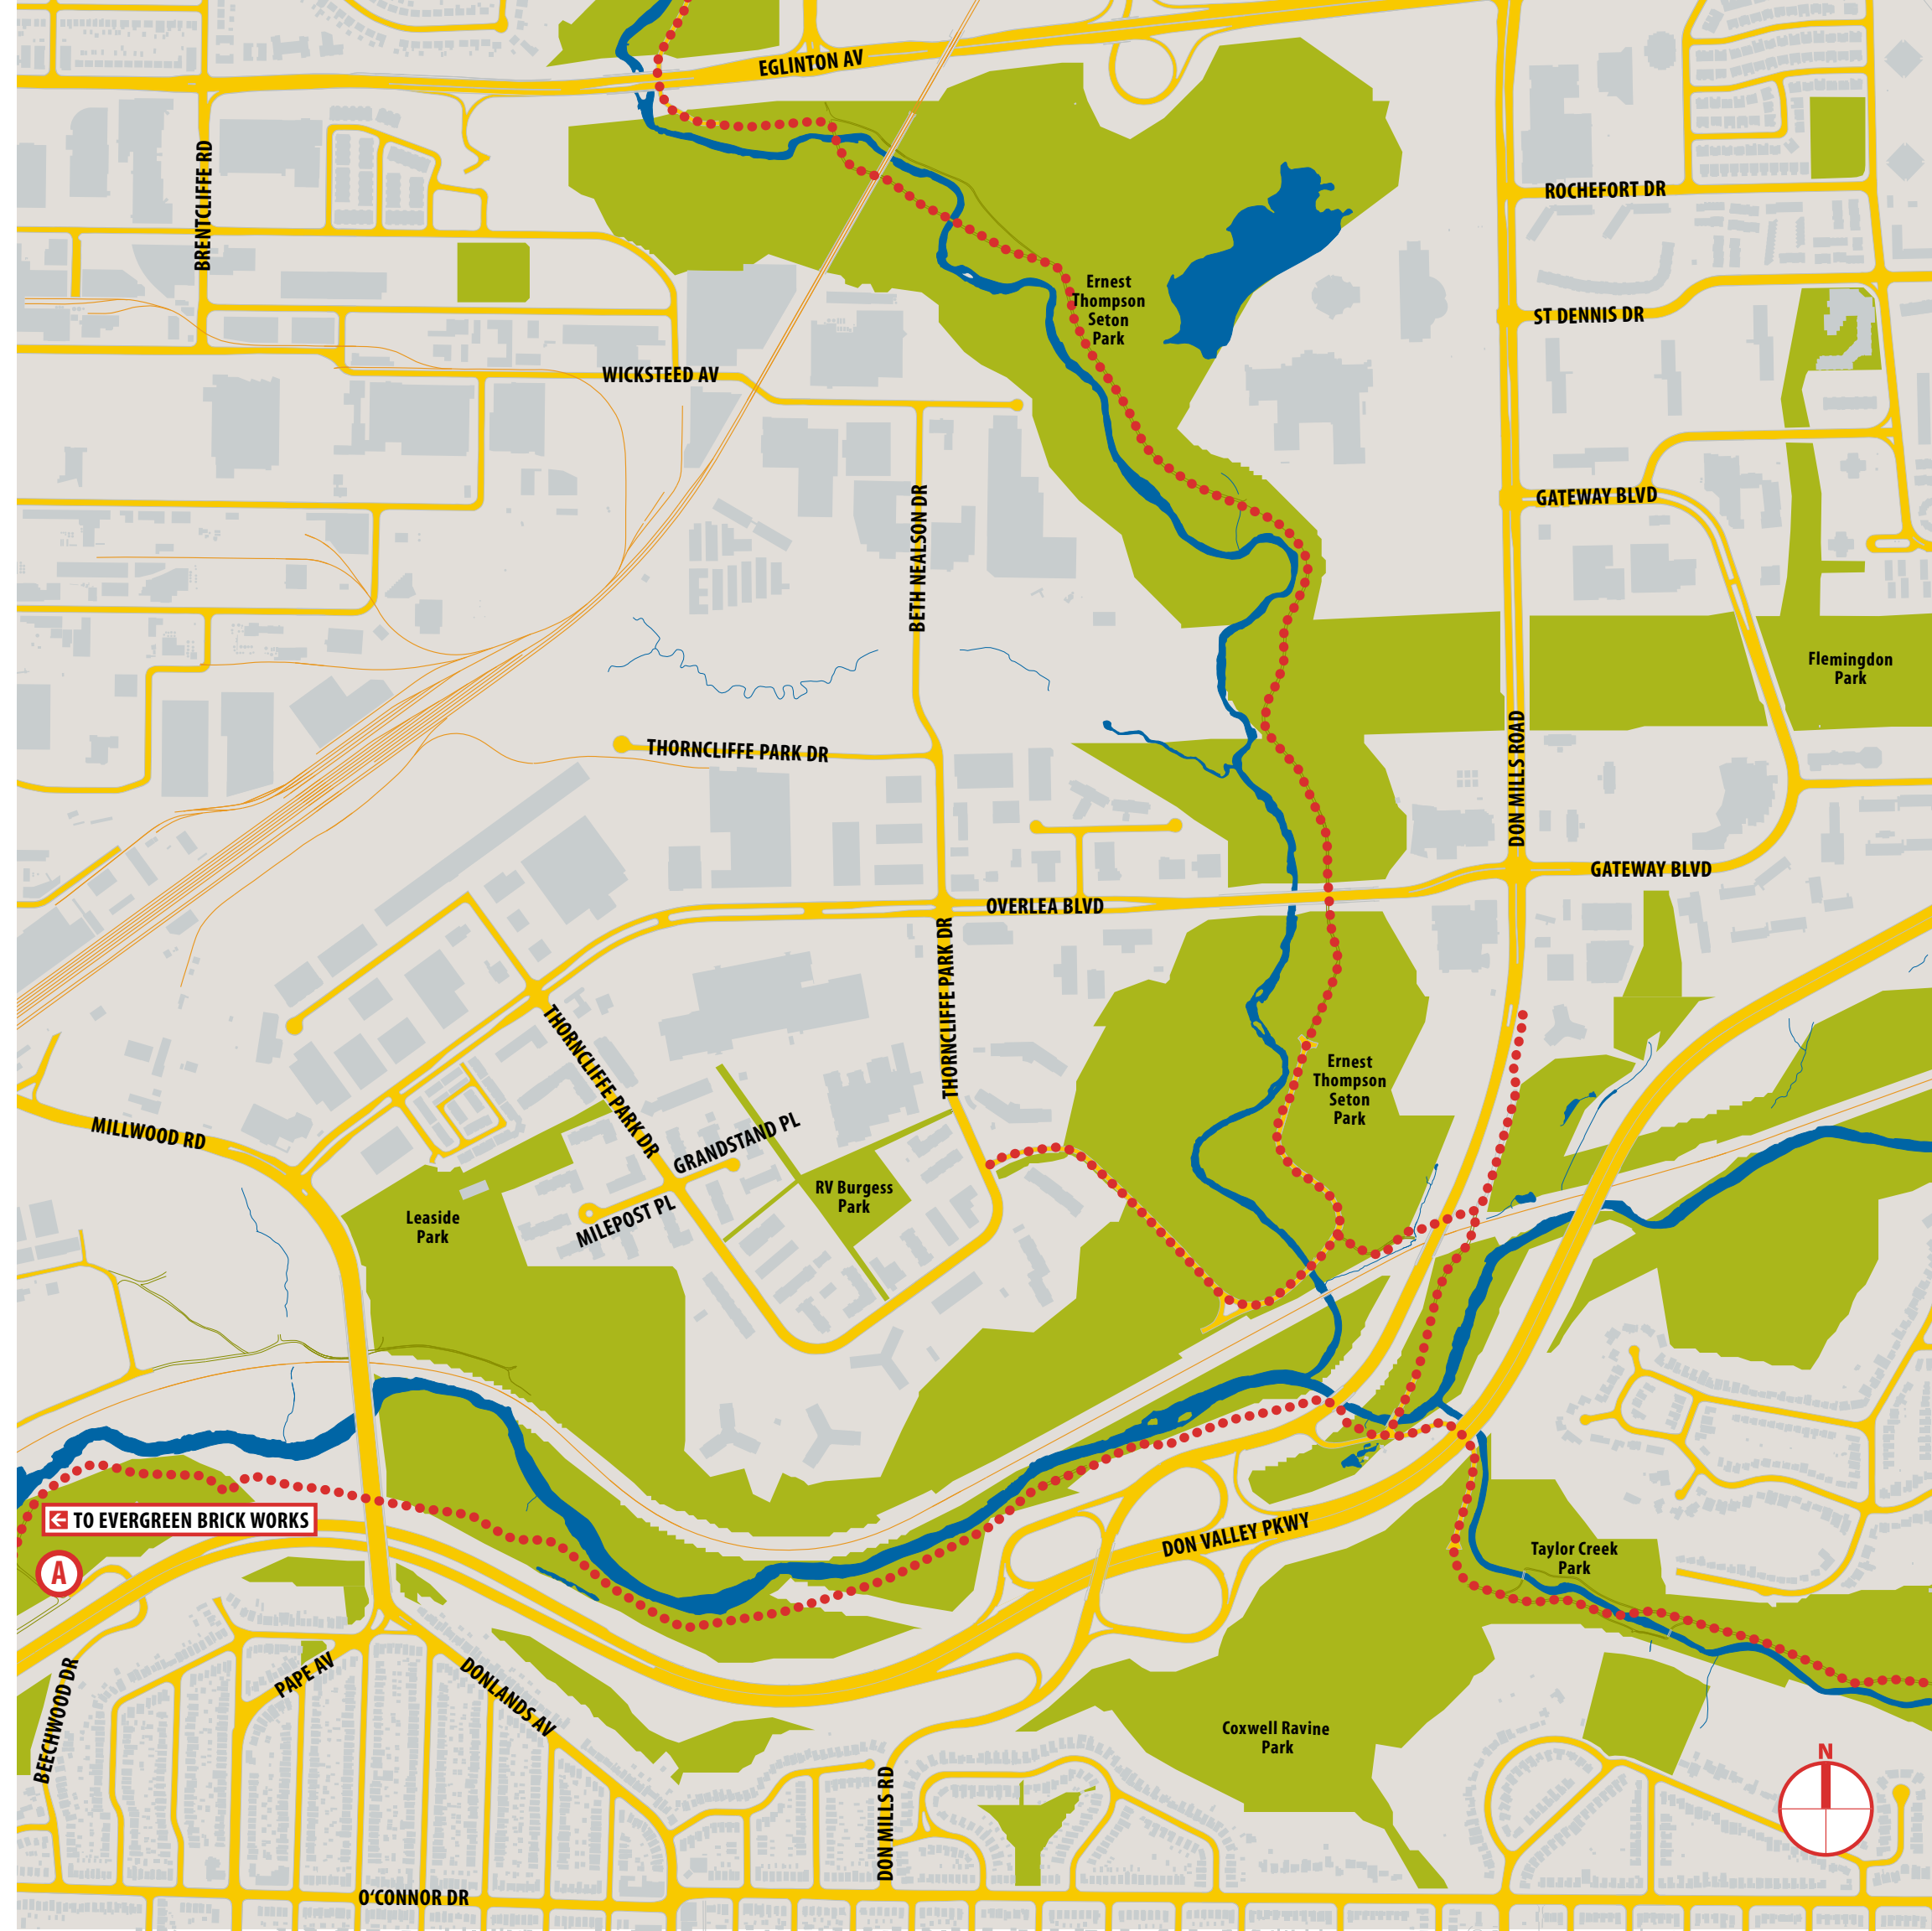

ebw.evergreen.ca

LEGEND

- Trails to EVERGREEN BRICK WORKS
- ■ ■ ■ ■ Hiking Trail
- Parks/Greenspace
- 🚇 Subway Stations
- ★ Stair Access to Trail
- 🚫 No Access to Trail
- 🚌 Free Shuttle Bus

Scale:

Trail Map

Evergreen gratefully acknowledges the support of:

FINISH HERE →

GETTING TO EVERGREEN BRICK WORKS

We know it isn't easy to get here, and we're working on it. Watch for news on trail improvements, upgrades to Bayview Avenue that will make cycling safer, new pedestrian and cycling connections from the Beltline trail, expanded TTC weekday service to get here, Autoshare vehicles and more. No matter how you get to Evergreen Brick Works, we look forward to your visit.

LEGEND

●●●● Trails to EVERGREEN BRICK WORKS

■■■■ Hiking Trail

■ Parks/Greenspace

🚇 Subway Stations

★ Stair Access to Trail

🚫 No Access to Trail

🚌 Free Shuttle Bus

① ② ③ Trail Exits

Scale:

Free Shuttle Bus, direct to Evergreen Brick Works, every day. Shuttle stop is at the corner of Erindale Ave. and Broadview Ave. For schedules and updates, visit ebw.evergreen.ca