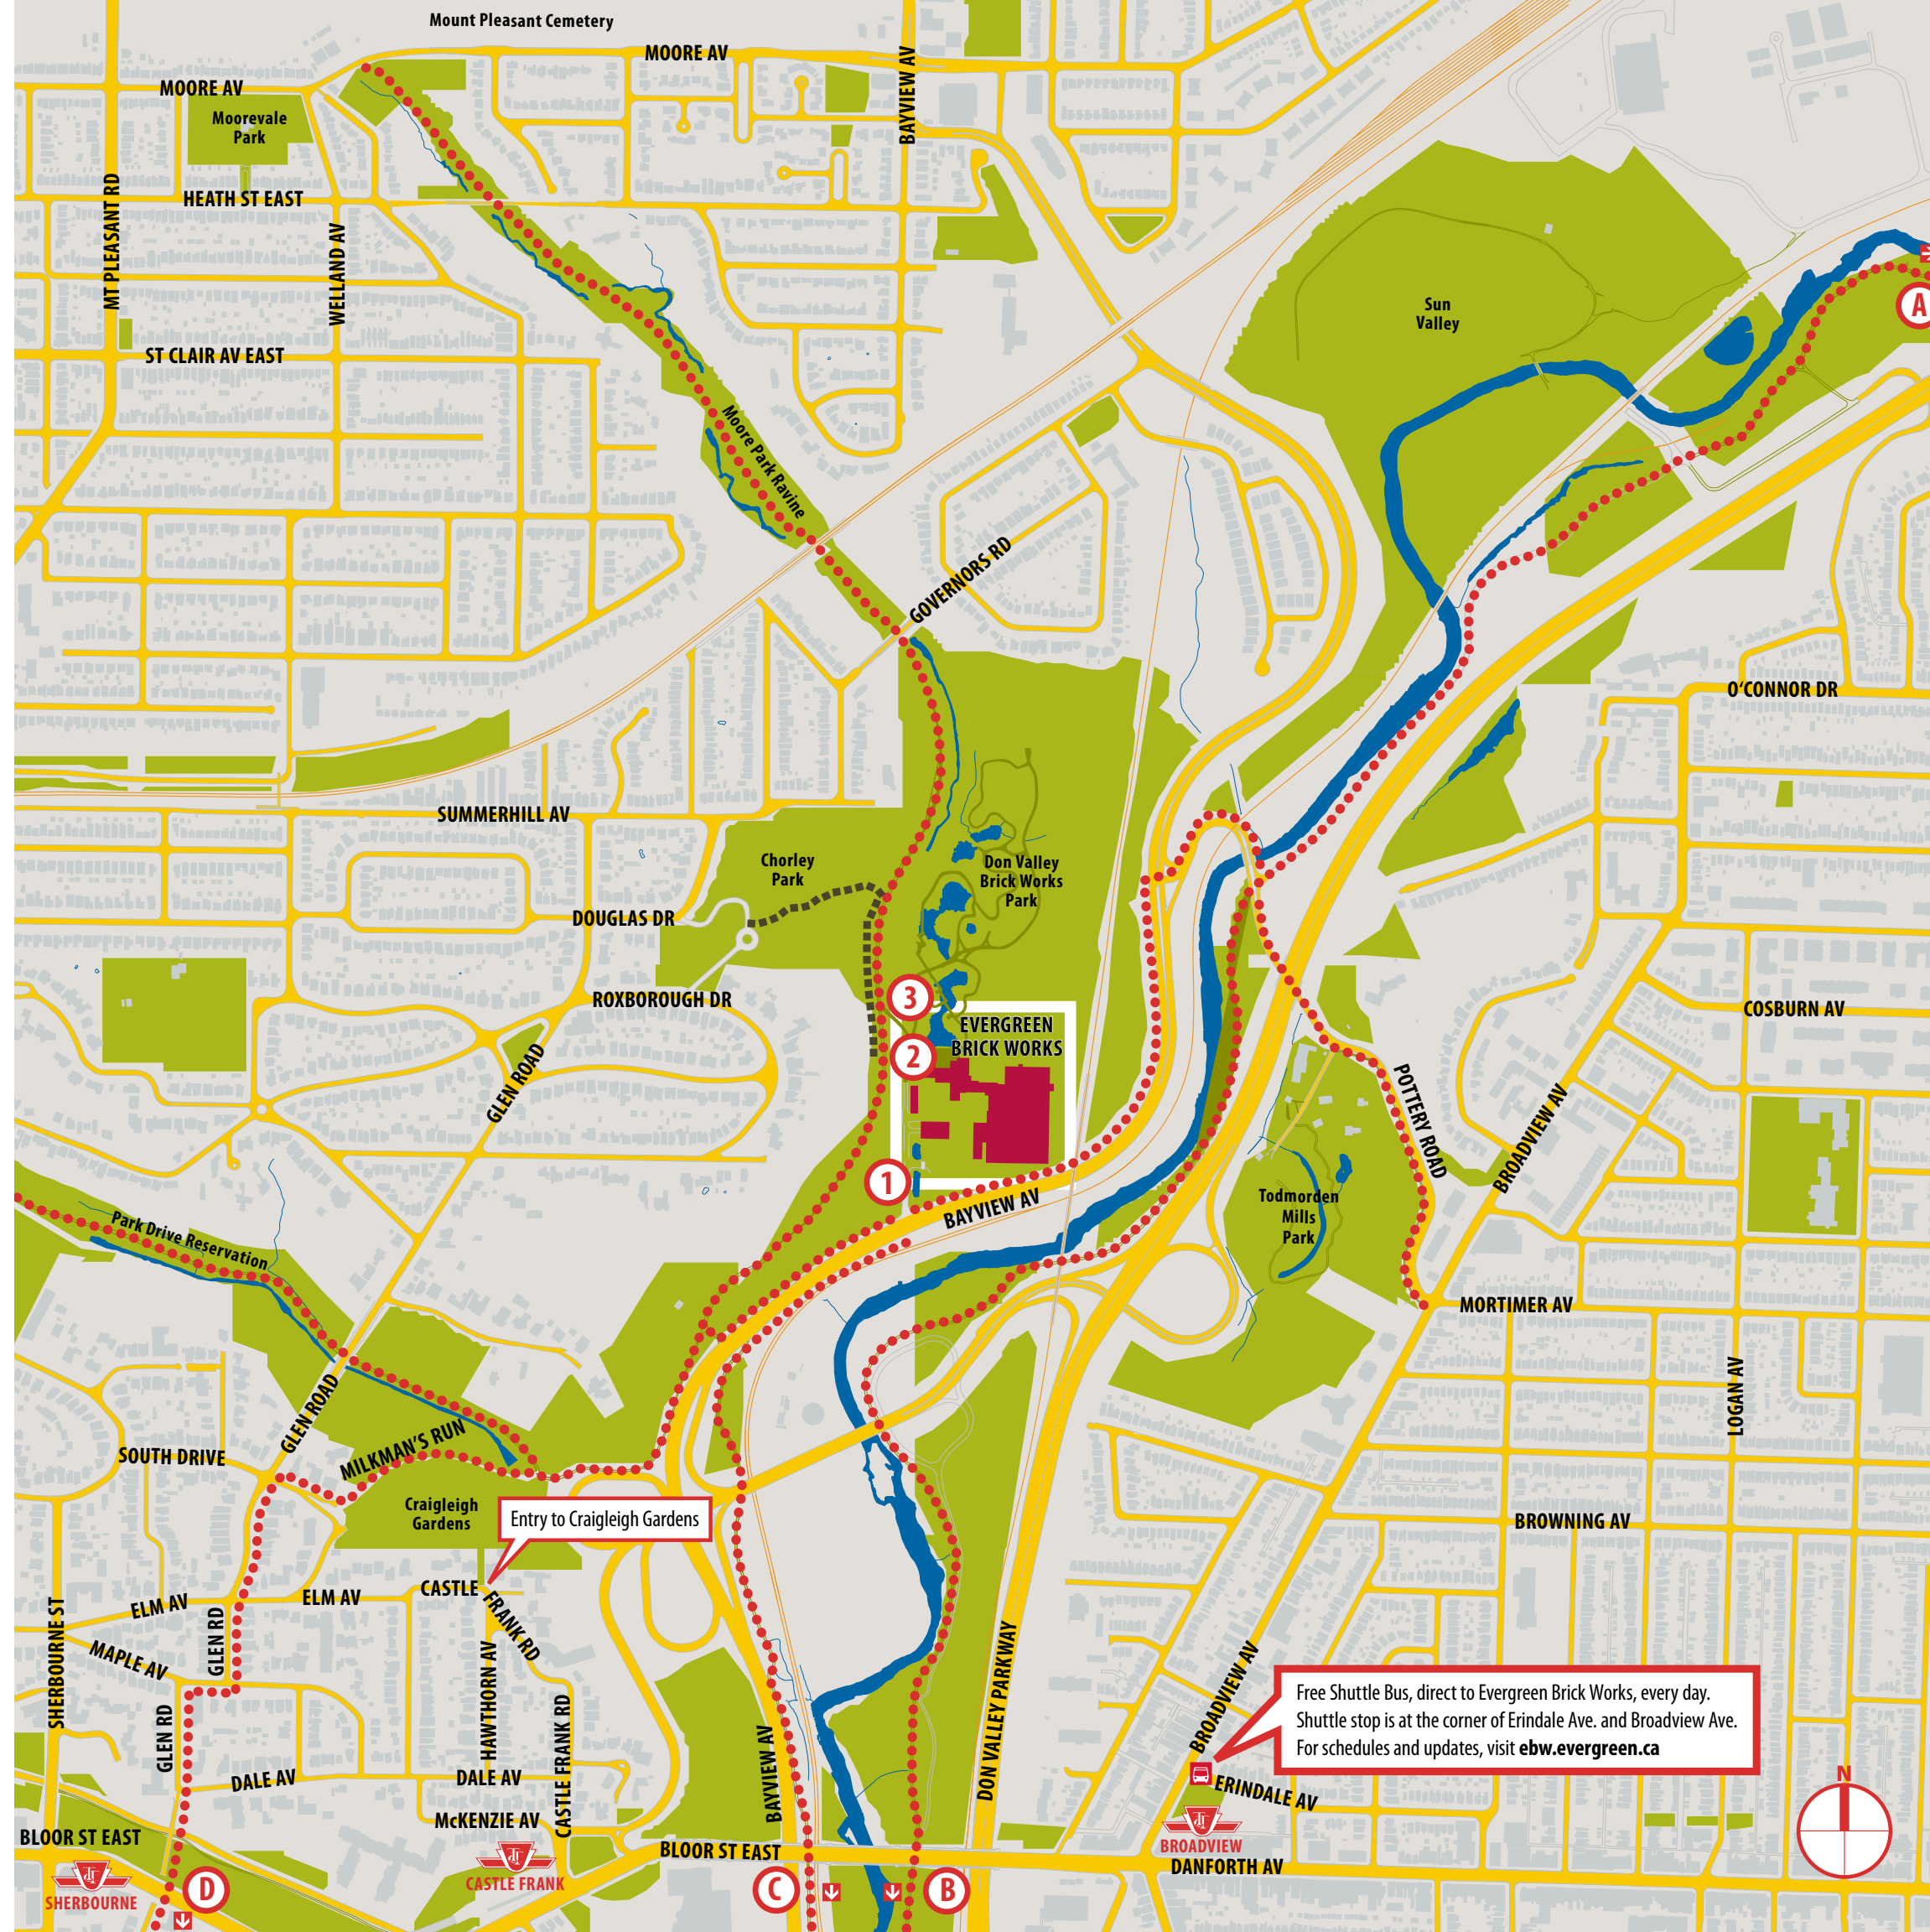

It takes approximately 20 minutes to walk to Evergreen Brick Works from Castle Frank Subway or Sherbourne Subway.

FREE SHUTTLE BUS

Evergreen operates a free shuttle bus from Broadview Subway every day of the week.

Evergreen gratefully acknowledges the support of:

FINISH HERE →

GETTING TO EVERGREEN BRICK WORKS

We know it isn't easy to get here, and we're working on it. Watch for news on trail improvements, upgrades to Bayview Avenue that will make cycling safer, new pedestrian and cycling connections from the Beltline trail, expanded TTC weekday service to get here, Autoshare vehicles and more. No matter how you get to Evergreen Brick Works, we look forward to your visit.

LEGEND

●●●● Trails to EVERGREEN BRICK WORKS

■■■■ Hiking Trail

■ Parks/Greenspace

🚇 Subway Stations

★ Stair Access to Trail

🚫 No Access to Trail

🚌 Free Shuttle Bus

① ② ③ Trail Exits

Scale:

Free Shuttle Bus, direct to Evergreen Brick Works, every day. Shuttle stop is at the corner of Erindale Ave. and Broadview Ave. For schedules and updates, visit ebw.evergreen.ca